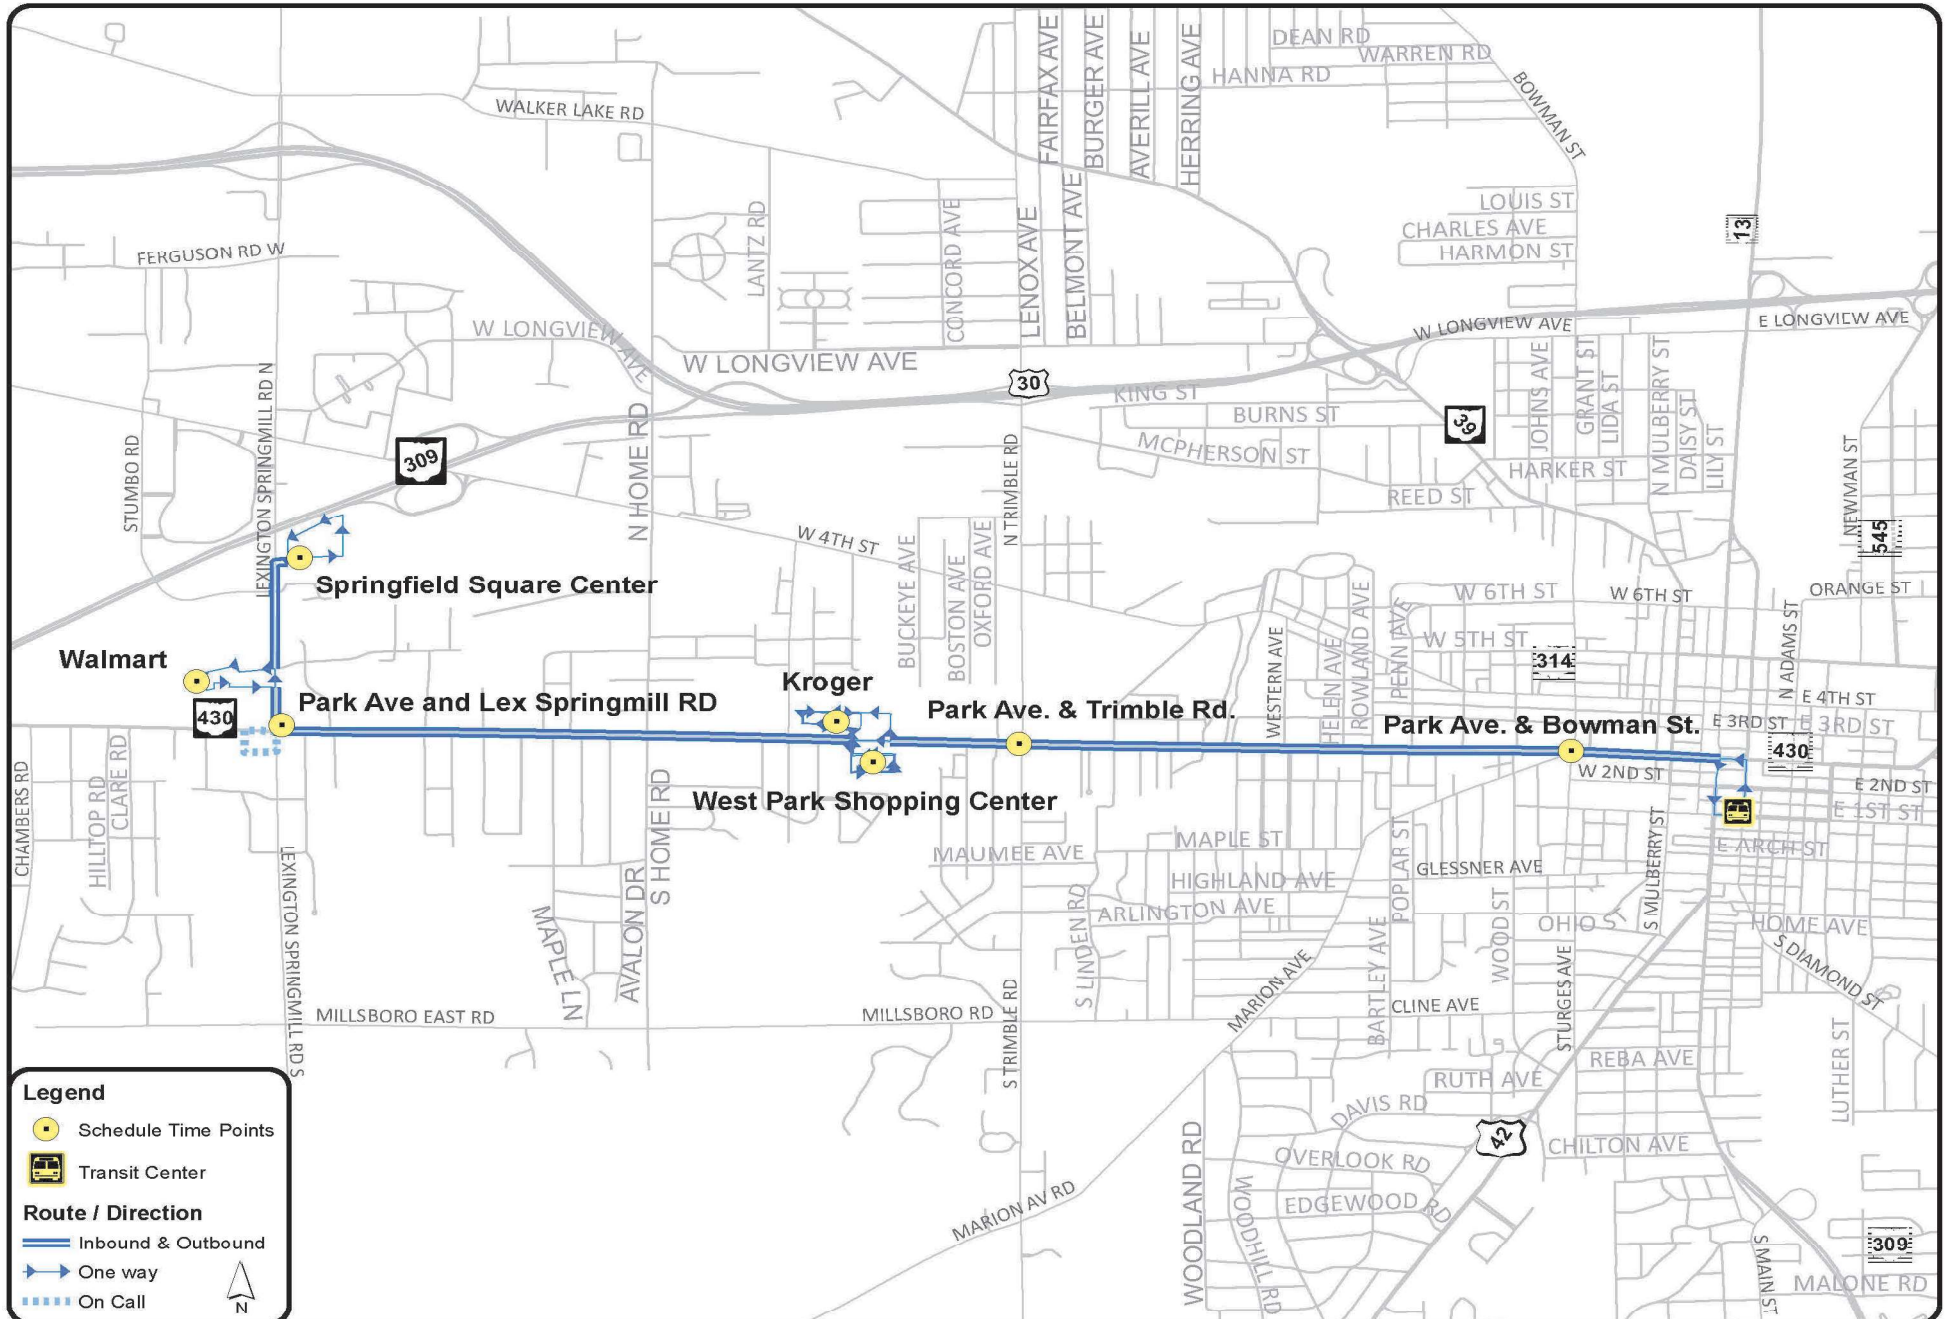

Route 1 - Park Avenue West

Route 1 - Park Avenue West

Bus leaves at 30 minutes after the hour

First Bus - 7:30 am

Last Bus - 5:30 pm

LEAVING THE TRANSIT CENTER	30 AFTER
PARK AVE WEST & BOWMAN ST	33 AFTER
PARK AVE & TRIMBLE RD	38 AFTER
KROGER	40 AFTER
WESTPARK SHOPPING CENTER	42 AFTER
PARK AVE & LEX SPRINGMILL RD	50 AFTER
SPRINGFIELD SQUARE CENTER	52 AFTER
WALMART	03 AFTER
WESTPARK SHOPPING CENTER	10 AFTER
KROGER	12 AFTER
PARK AVE & TRIMBLE RD	15 AFTER
PARK AVE & MARION	22 AFTER
ARRIVING AT TRANSIT CENTER	25 After

Service to Hawkins Medical Center by Request Only

last bus 5:00 pm must call for pick up 5 min. before the hour