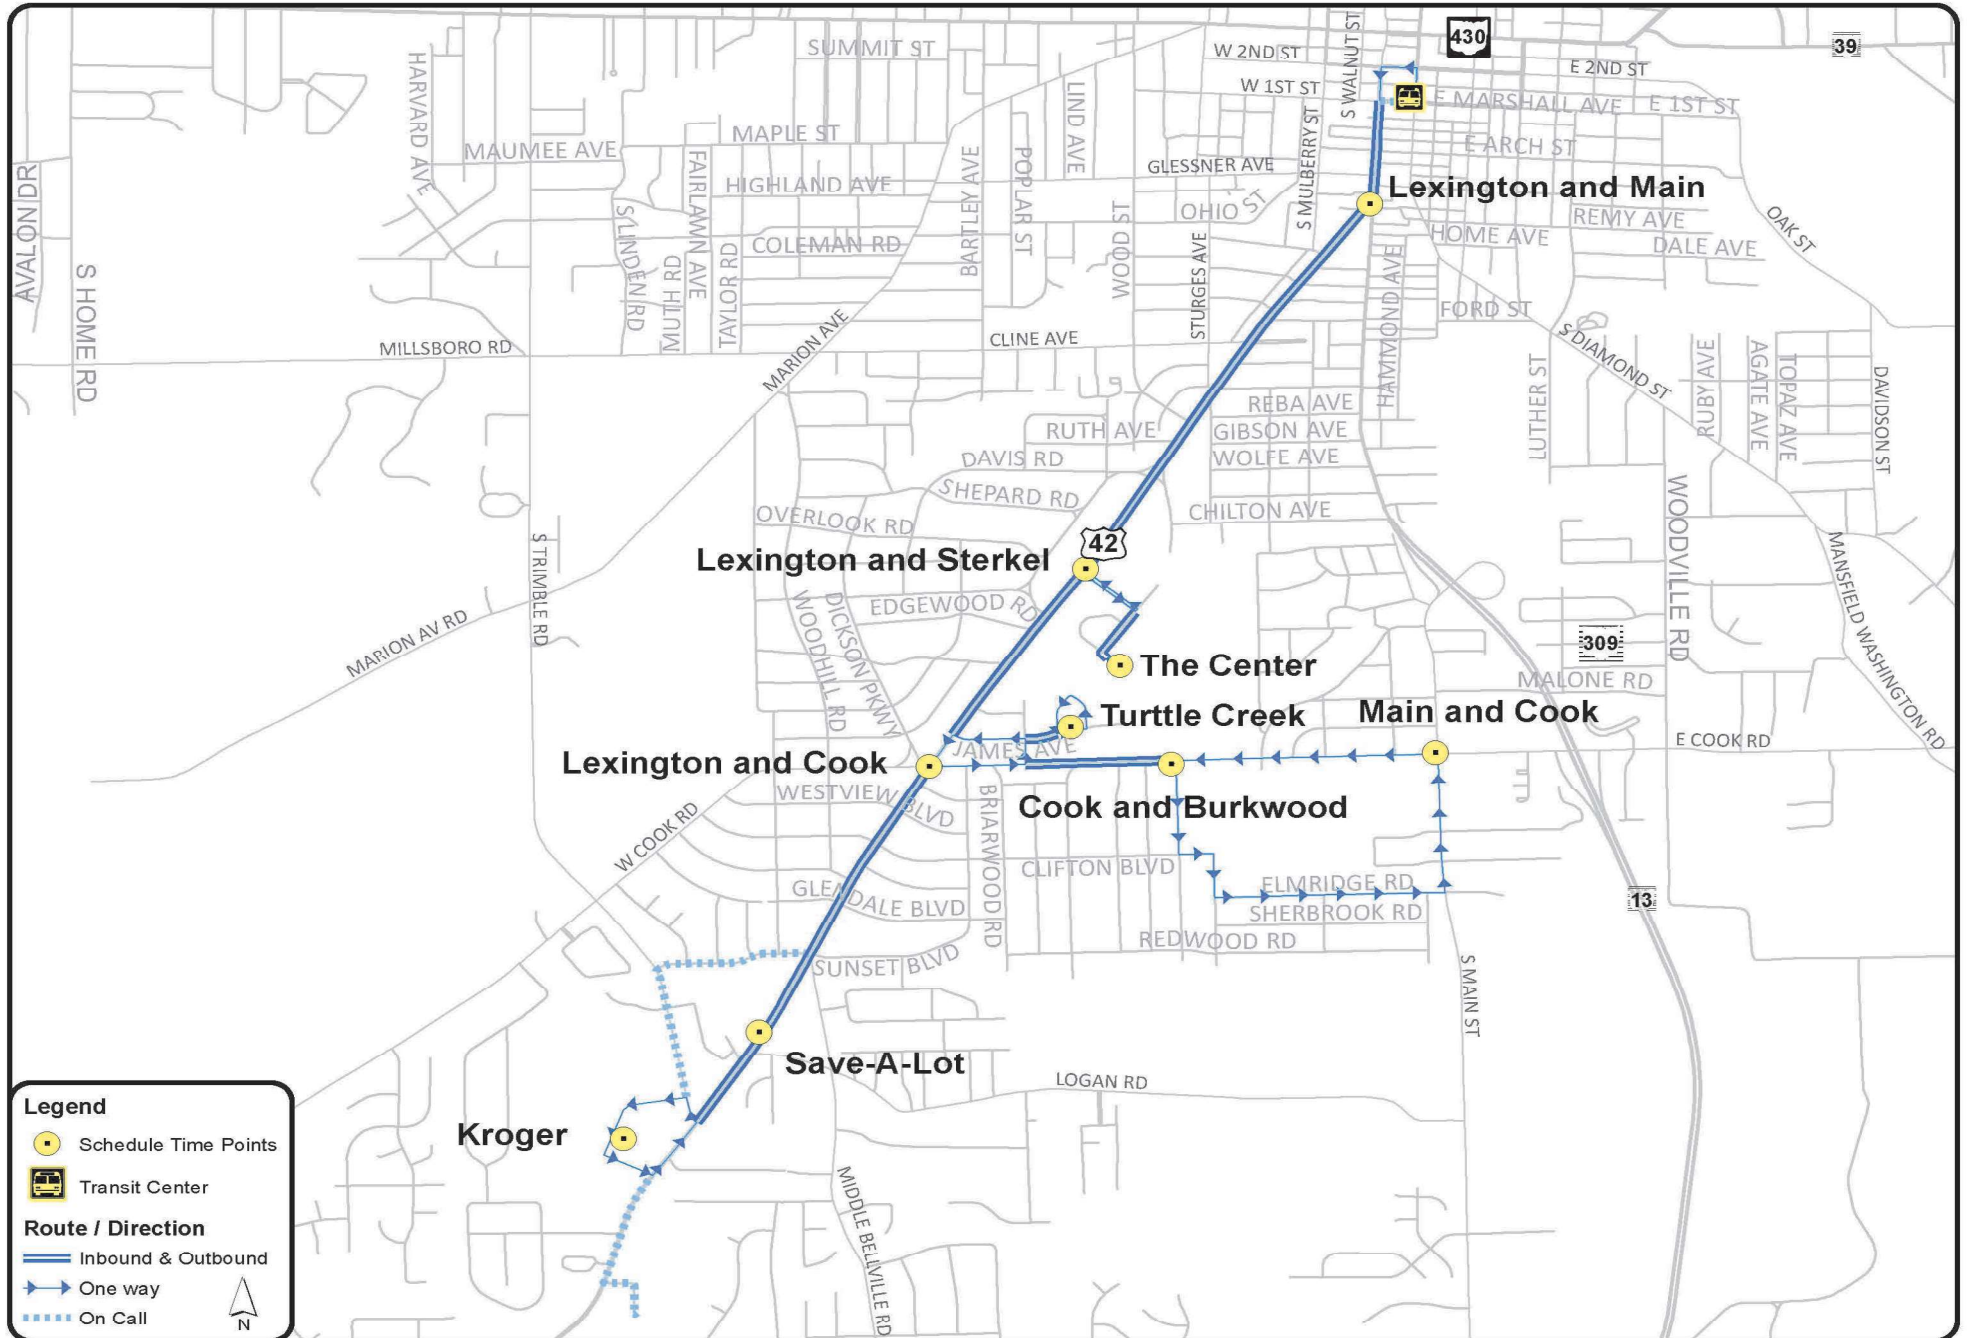

Route 2 - Lexington Avenue

Route 2 - Lexington Avenue

Bus leaves on the hour the hour

First Bus - 7:30 am

Last Bus - 5:30 pm

| | |
|----------------------------|----------|
| LEAVING THE TRANSIT CENTER | 30 AFTER |
| LEXINGTON AND STERKEL | 35 AFTER |
| SAVE-A-LOT | 37 AFTER |
| KROGER | 42 AFTER |
| LEXINTON AND COOK | 49 AFTER |
| COOK AND BURKWOOD | 51 AFTER |
| MAIN AND COOK | 55 AFTER |
| TURTLE CREEK | 04 AFTER |
| THE CENTER | 13 AFTER |
| LEXINGTON AND STERKEL | 15 AFTER |
| LEXINGTON AND MAIN | 24 AFTER |
| ARRIVING AT TRANSIT CENTER | 25 After |