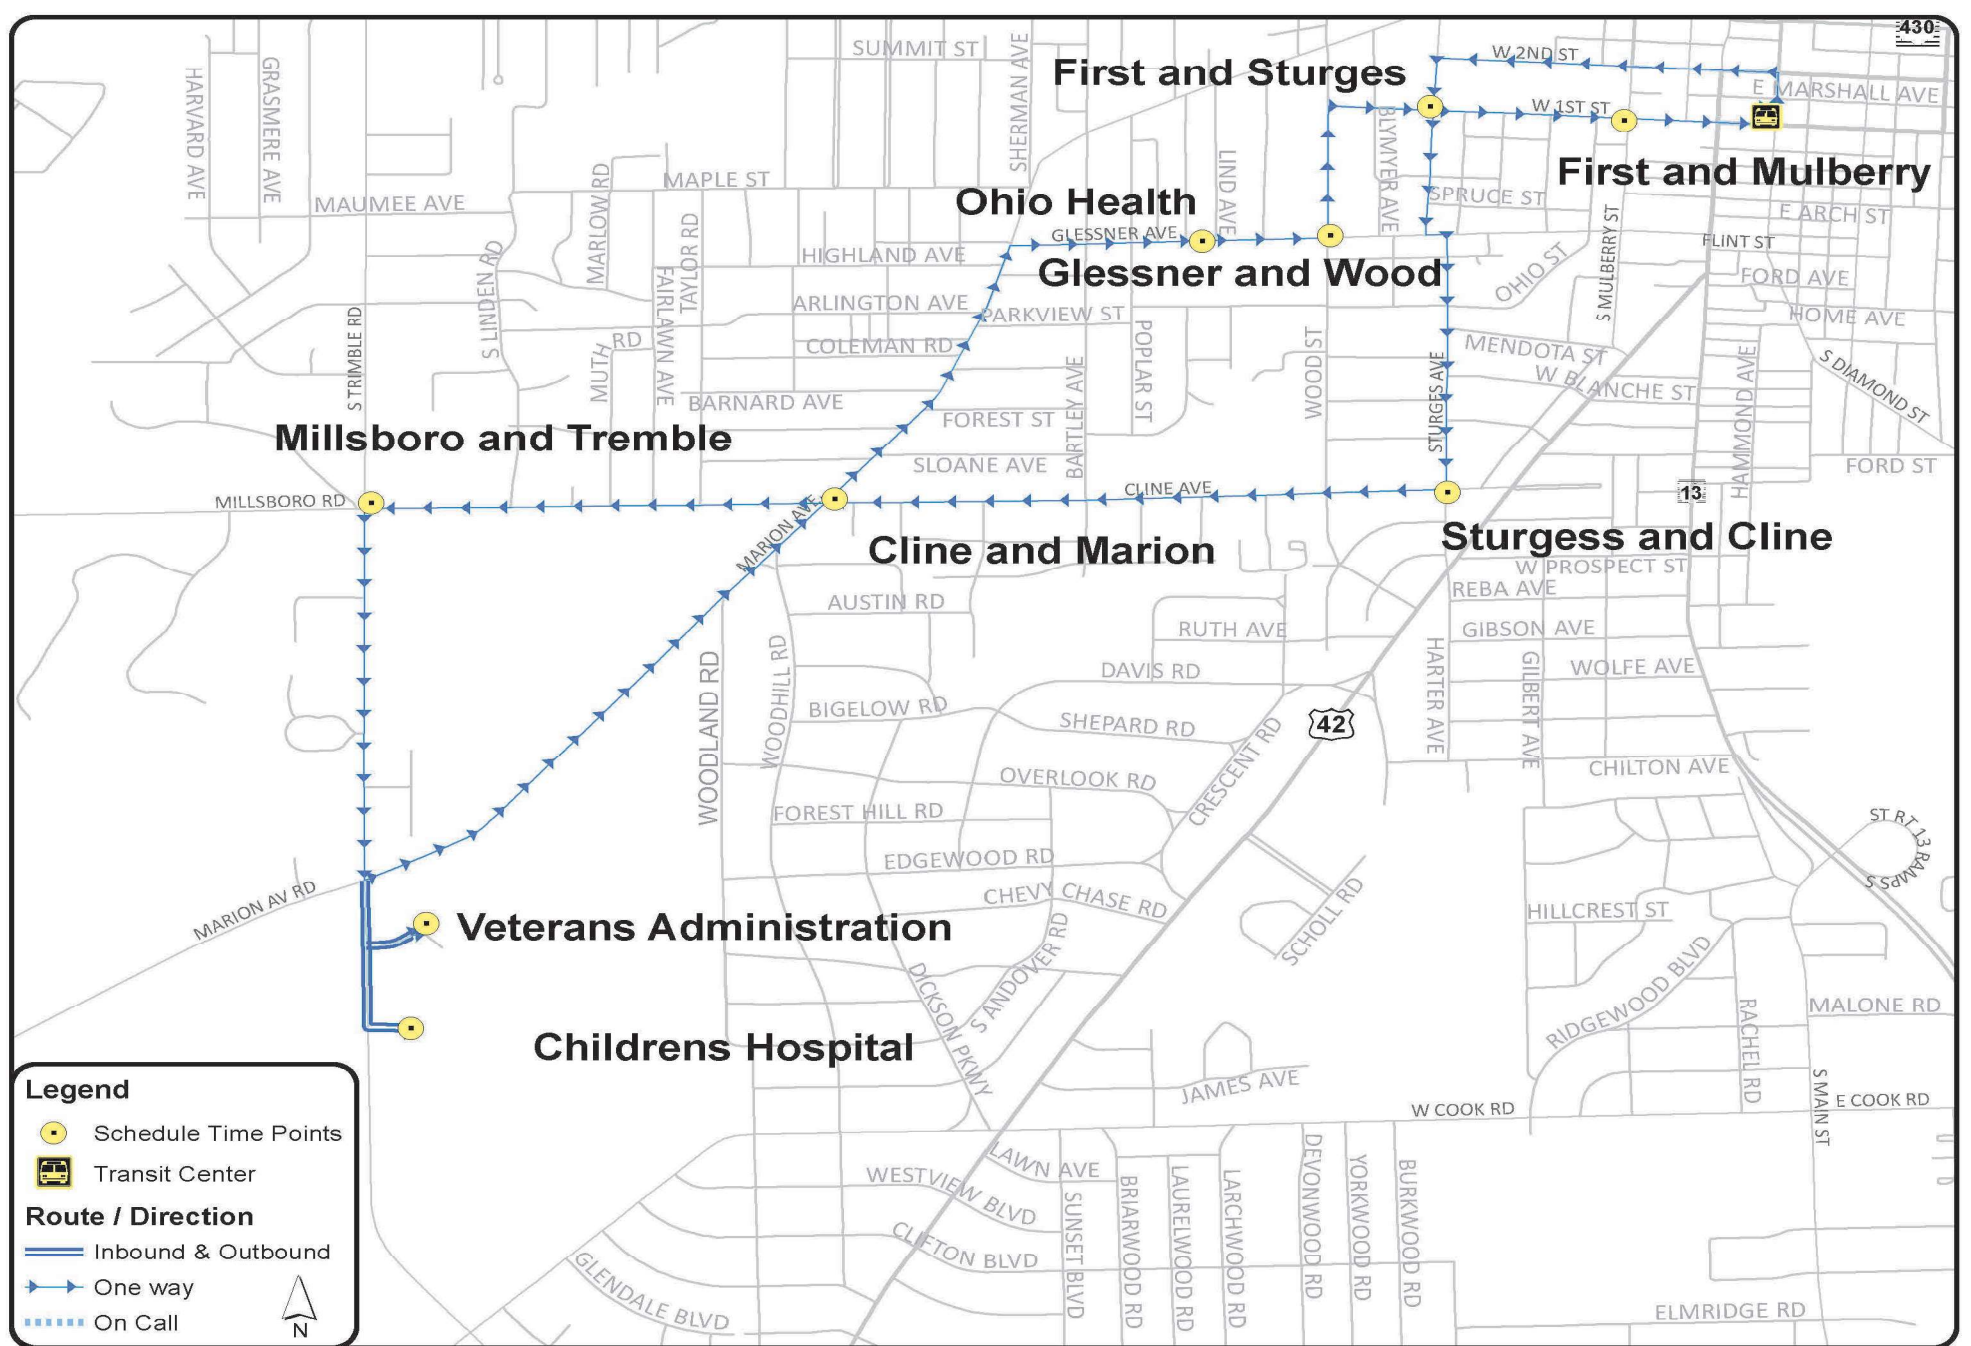

# Route 8 - Glessner / Marion

# Route 8 - Glessner / Marion

Bus leaves on the hour the hour

First Bus - 7:00 am

Last Bus - 5:00 pm

LEAVING THE TRANSIT CENTER	00 AFTER
FIRST AND STURGES	04 AFTER
STURGES AND CLINE	06 AFTER
CLINE AND MARION	09 AFTER
MILLSBORO AND TREMBLE	11 AFTER
CHILDRENS HOSPITAL	14 AFTER
VETERANS ADMINISTRATION	15 AFTER
MARION AND CLINE	17 AFTER
OHIO HEALTH	20 AFTER
GLESSNER AND WOOD	21 AFTER
SECOND AND MULBERRY	23 AFTER
ARRIVING AT TRANSIT CENTER	25 After