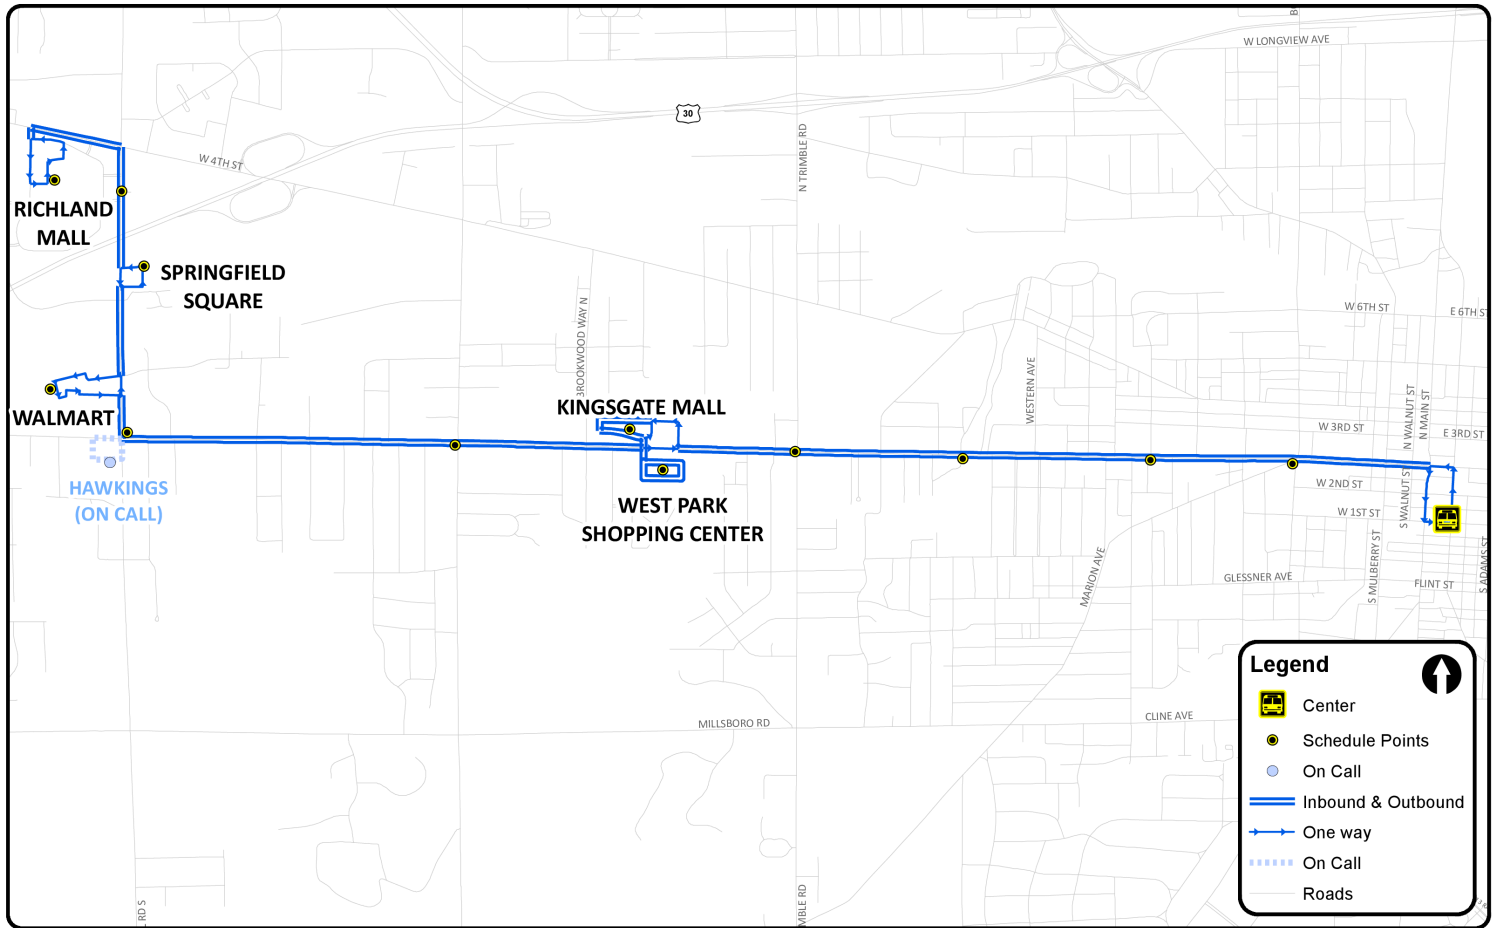

Route 1 - Park Avenue West

Bus leaves 30 minutes after the hour

First bus - 7:30 am Last bus - 5:30 pm

Leave Transit Center	30 after	Kingsgate Shopping Center	12 after
P.A.W. & Bowman St.	33 after	P.A.W. & N. Trimble Rd	15 after
P.A.W. & Penn Ave.	35 after	P.A.W. & W. Park Blvd.	17 after
P.A.W. & N. Trimble Rd.	38 after	P.A.W. & Penn Ave.	20 after
Kingsgate Shopping Center	40 after	P.A.W. & Marion Ave.	22 after
Westpark Shopping Center	42 after	Arrive Transit Center	25 after
P.A.W. & Home Rd.	45 after		
P.A.W. & N Lex-Springmill Rd.	48 after		
Springfield Square	50 after		
N. Lexington-Springmill Rd & W Fourth St	53 after		
**Richland Mall / Macy's / Avita	On the hour		
WalMart	03 after		
P.A.W. & N Lex-Springmill Rd.	05 after		
P.A.W. & S. Home Rd.	07 after		
West Park Shopping Center	10 after		

First bus leaves Richland Mall at 7:00 am

****8:00 - 9:00, & 4:00 - 6:00 served by Route No. 1**