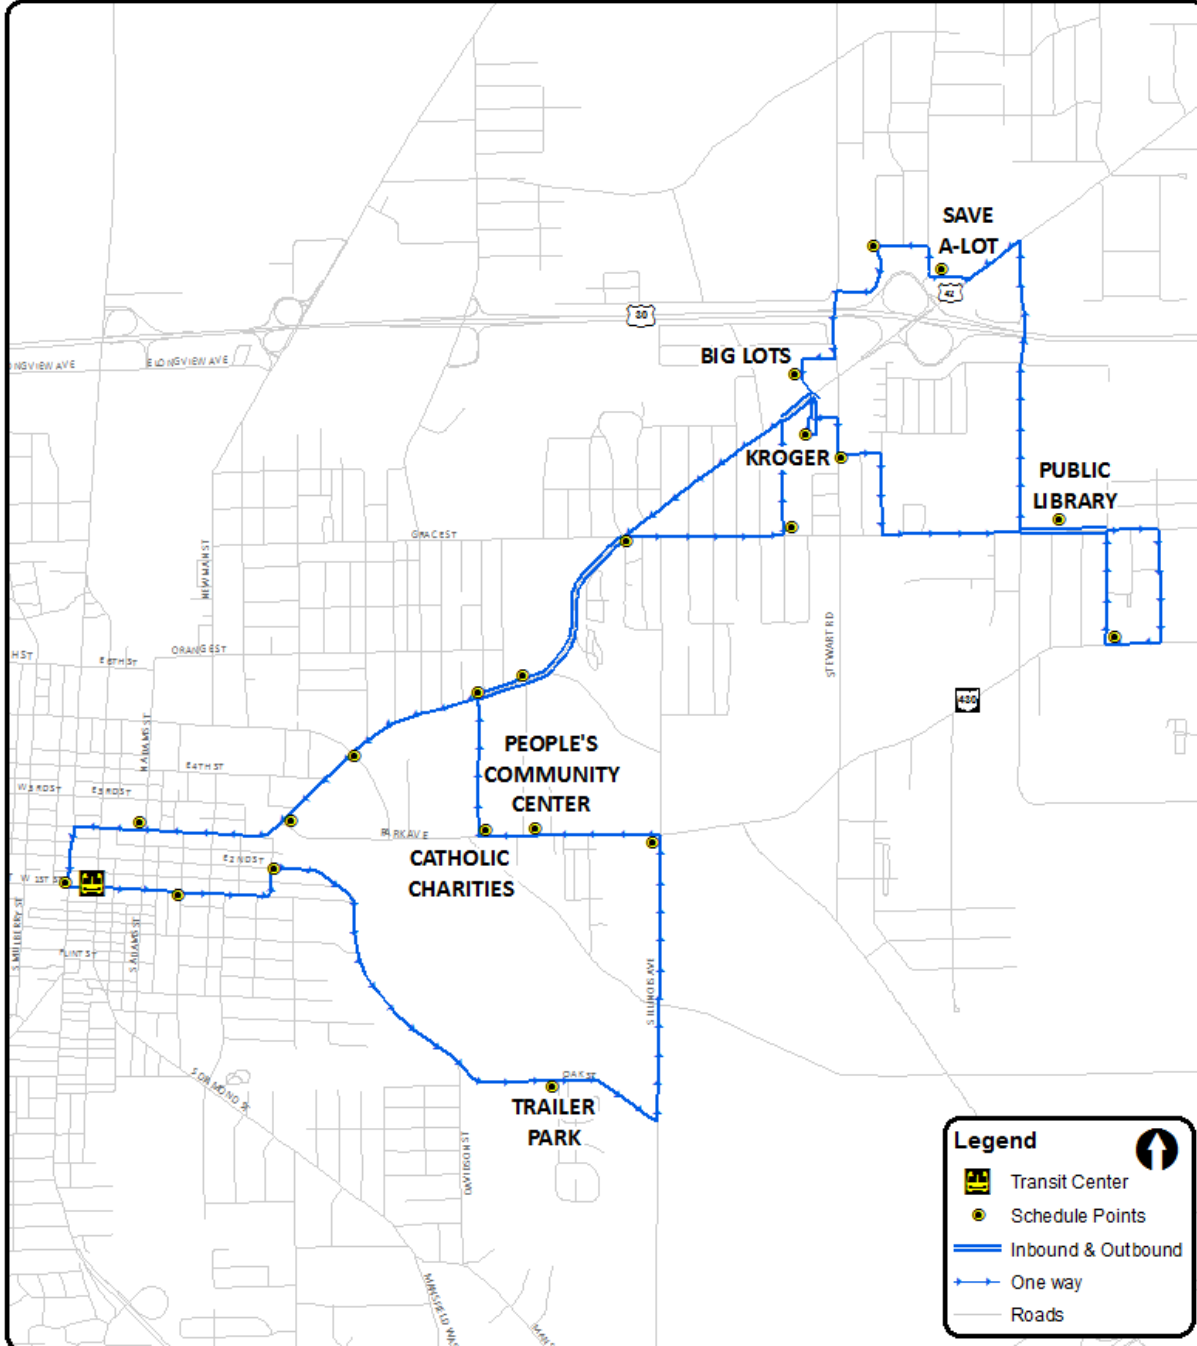

Route 10 - East Mansfield

Bus leaves at 6:30 am, 8:30 am, 10:30 am, 12:30 pm, 2:30 pm, 4:30 pm

Leave Transit Center	30 after
E. 1st St. & Hedges St.	32 after
E. 2nd St. & Bushnell Greenfield Trailer	33 after
Park Illinois & 430 (PAE)	35 after
People's Community Center	41 after
Smith & State Route 430 Catholic Charities	43 after
Ashland Rd. & Grace St.	45 after
Grace & Parry	46 after
Kroger	48 after
Stewart & Gloria	50 after
430 (PAE) & Elsey	55 after
Madison Library	57 after
Save-A-Lot	01 after
Rayfield & Expressview	03 after
Big Lots	09 after
Kroger	14 after
Ashland Rd. & Grace St.	17 after
Ashland Rd. & Madison	18 after
Park Ave E & Adams	21 after
1st & Main St	23 after
Arrive Transit Center	25 after

Legend

- Transit Center
- Schedule Points
- Inbound & Outbound
- One way
- Roads