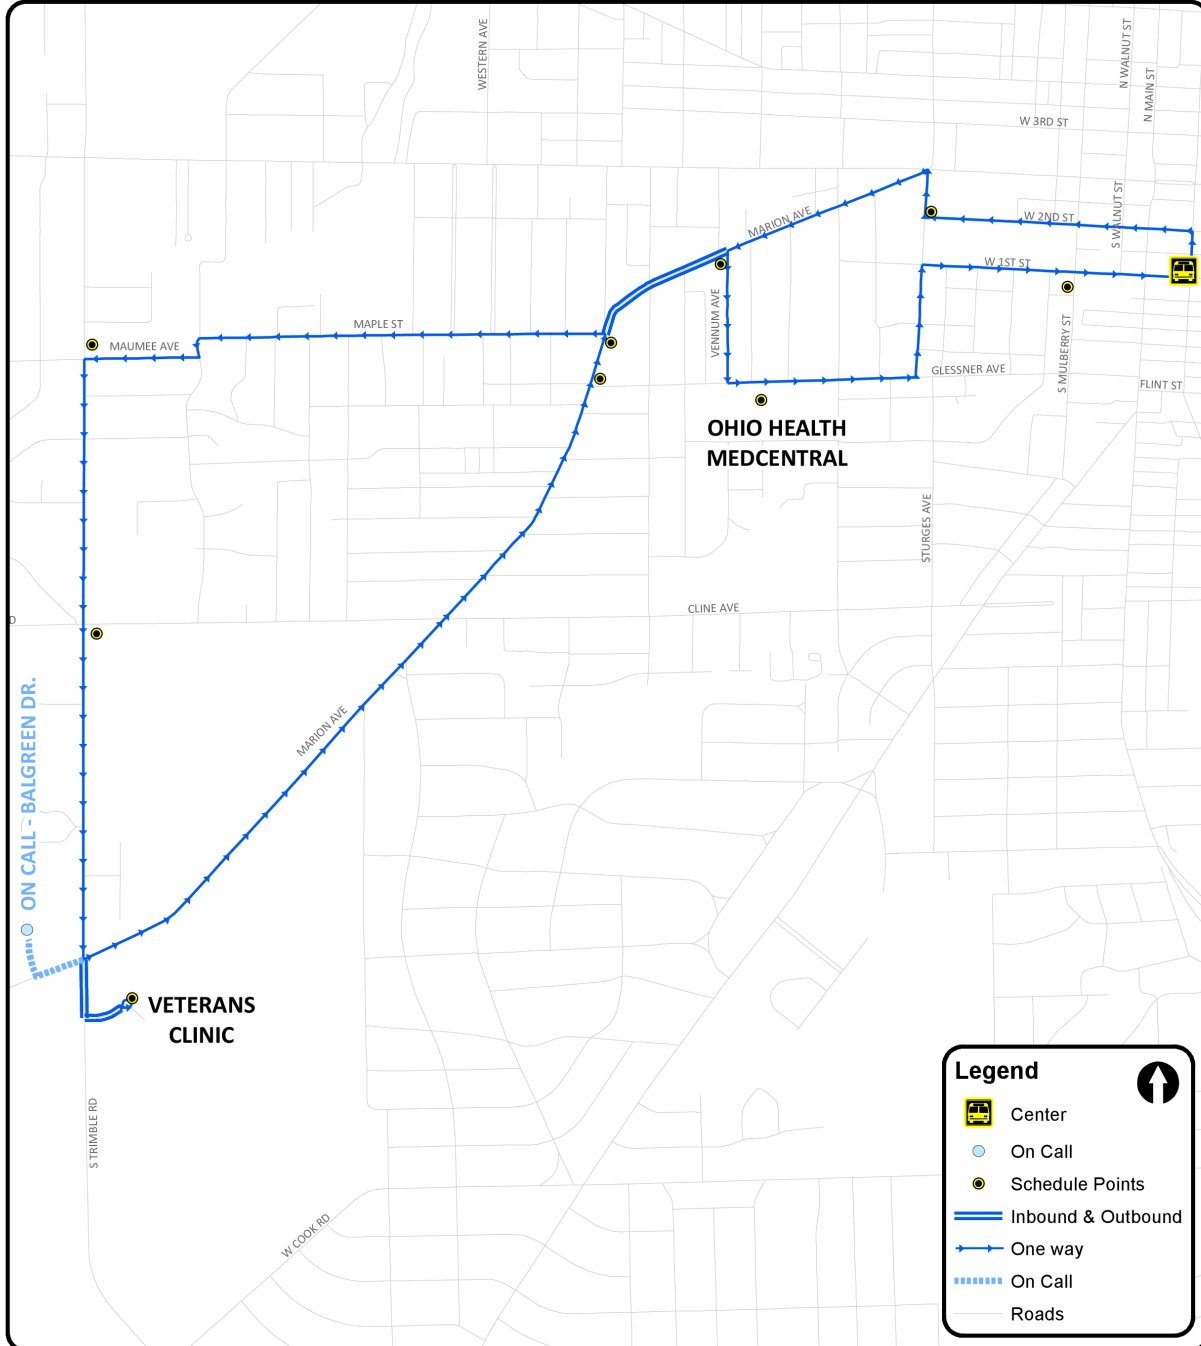

Route 11 - Marion Avenue

Bus leaves 30 minutes after the hour

First bus - 7:30 am Last bus - 5:30 pm

Leave Transit Center	30 after
W. 2nd St. & Sturges Ave.	32 after
Marion Ave. & Maple St.	36 after
Maumee St. & S. Trimble Rd.	39 after
Meadow Ln. & S. Trimble Rd.	41 after
Veteran's Administration Clinic	44 after
S. Trimble Rd. & Marion Ave.	46 after
Marion Ave. & Venum Ave.	50 after
Ohio Health MedCentral & Glessner Ave.	52 after
W. 1st St. & Mulberry St.	54 after
Arrive Transit Center	55 after