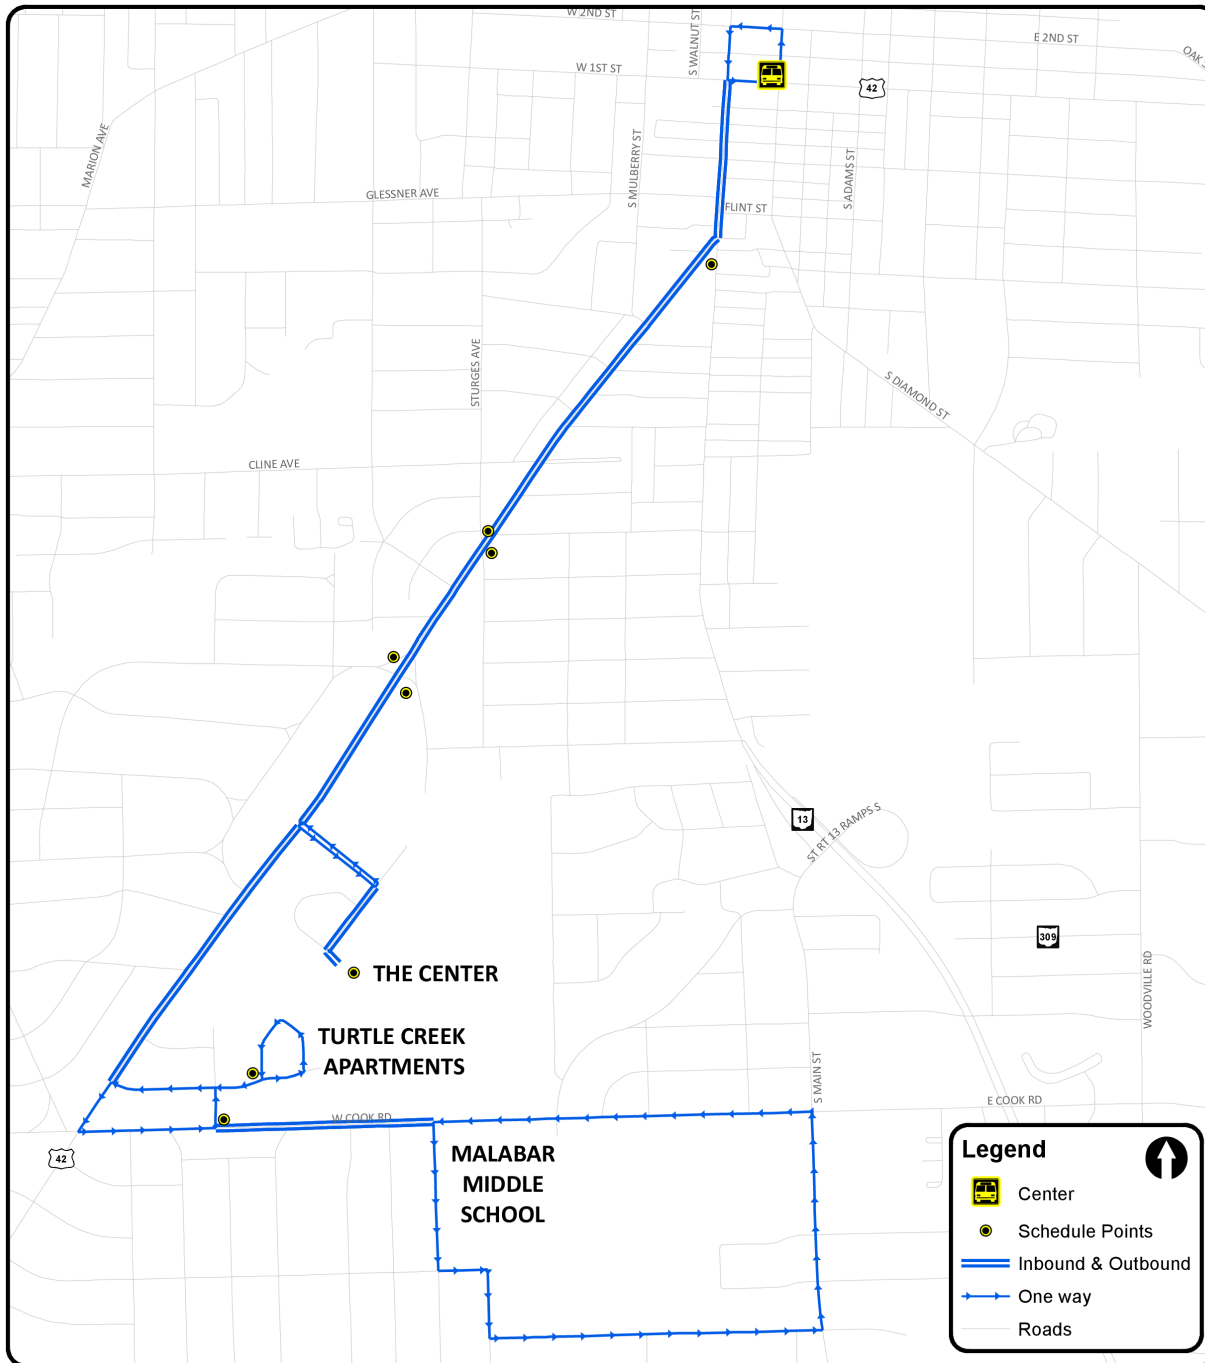

Route 12 - West Cook Road

Bus leaves 30 minutes after the hour

First bus - 7:30 am Last bus - 5:30 pm

| | |
|-------------------------------|----------|
| Leave Transit Center | 30 after |
| Lexington Ave. & Sturges Ave. | 33 after |
| Lexington Ave. & W. Cook Rd. | 36 after |
| Elm Ridge Rd. & S. Main St. | 40 after |
| W. Cook Rd. & Evans Ave. | 44 after |
| Turtle Creek Apartments | 47 after |
| The Center | 50 after |
| Harter Ave. & Lexington Ave. | 52 after |
| Lexington Ave. & S. Main St. | 53 after |
| Arrive Transit Center | 55 after |

Legend

- Center
- Schedule Points
- Inbound & Outbound
- One way
- Roads