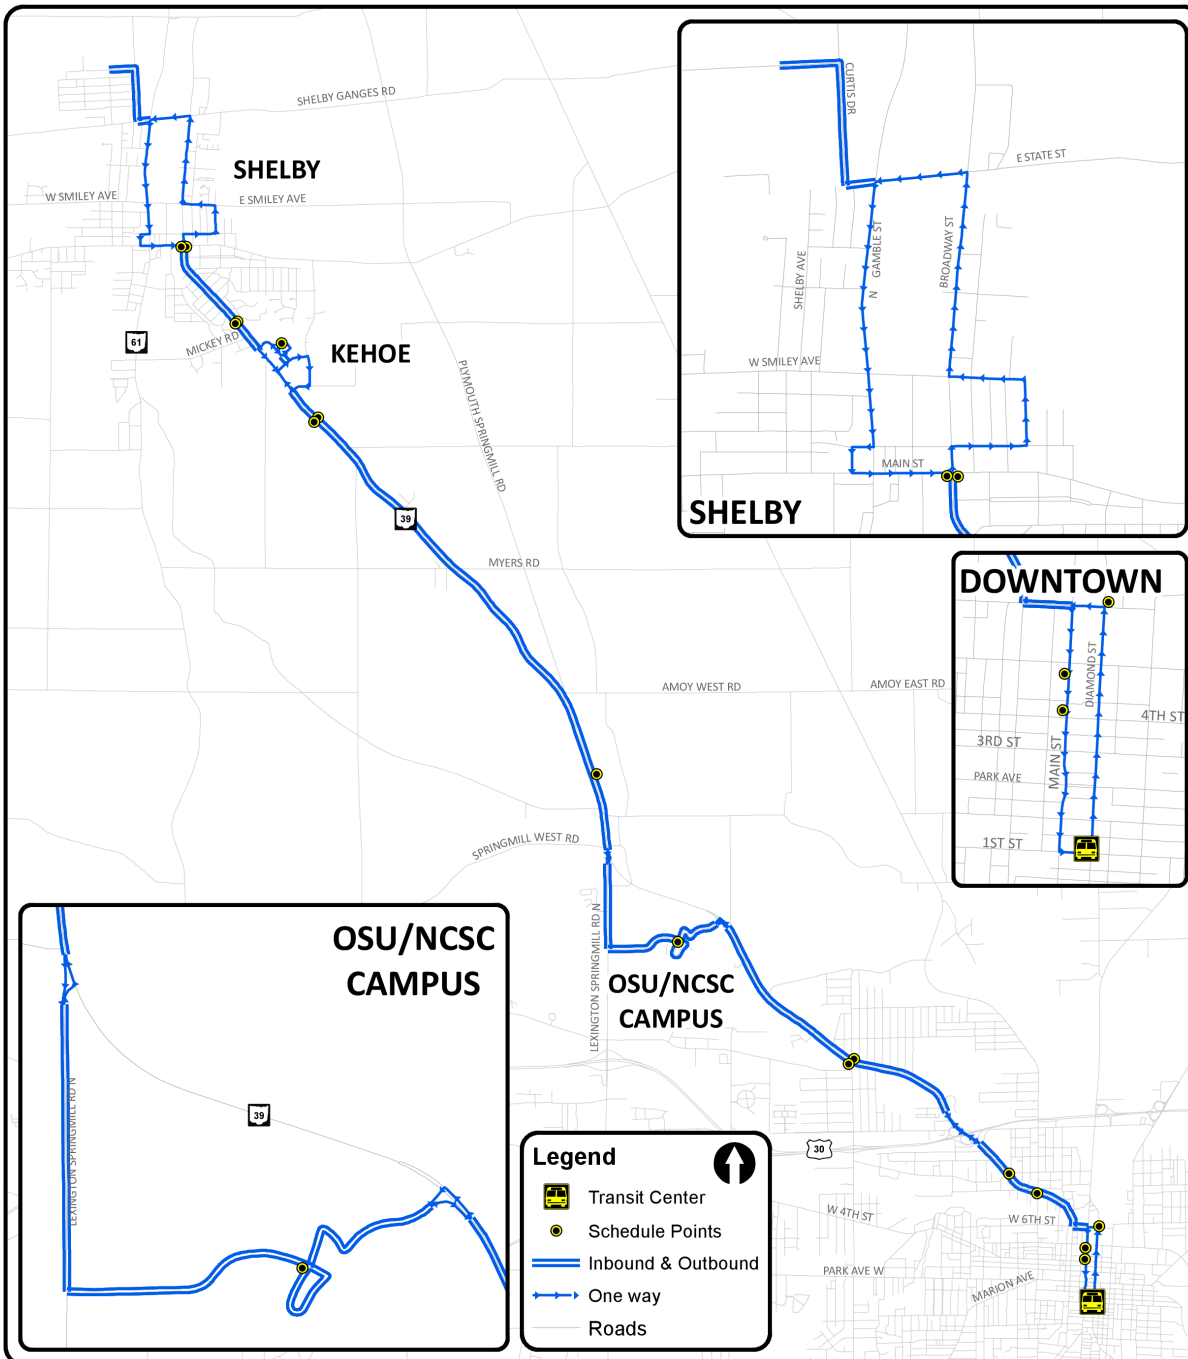

Route 13 - Shelby, Kehoe, NCSC/OSU

Bus leaves at 7:30 am, 11:30 am, 1:30 pm, 4:30 pm

Leave Transit Center	30 after
6th St. & N. Diamond St.	33 after
Harker St. & Springmill St.	36 after
Springmill St. & N. Trimble Rd.	38 after
Leave OSU / NCSC Campus	45 after
Milliron Industries	50 after
MTD	55 after
Leave Kehoe Center	00 after
Cornell's IGA	01 after
E. Main St. & Mansfield Ave.	03 after
E. Whitney Ave & Oak St.	05 after
Fourth St. & E. Smiley Ave.	07 after
Broadway & State St.	10 after
Pioneer Career Center	15 after
Leave Pioneer	18 after
Leave N. Gamble & Whitney Ave.	23 after
Cornell's IGA	26 after
Leave Kehoe Center	30 after
MTD	32 after
Leave OSU / NCSC Campus	40 after
Springmill St. & N. Trimble Rd.	45 after
Bowman St. & Springmill St.	48 after
NCSC Urban Center (N. Main St.)	51 after
N. Main St. & Park Ave. W.	53 after
Arrive Transit Center	55 after