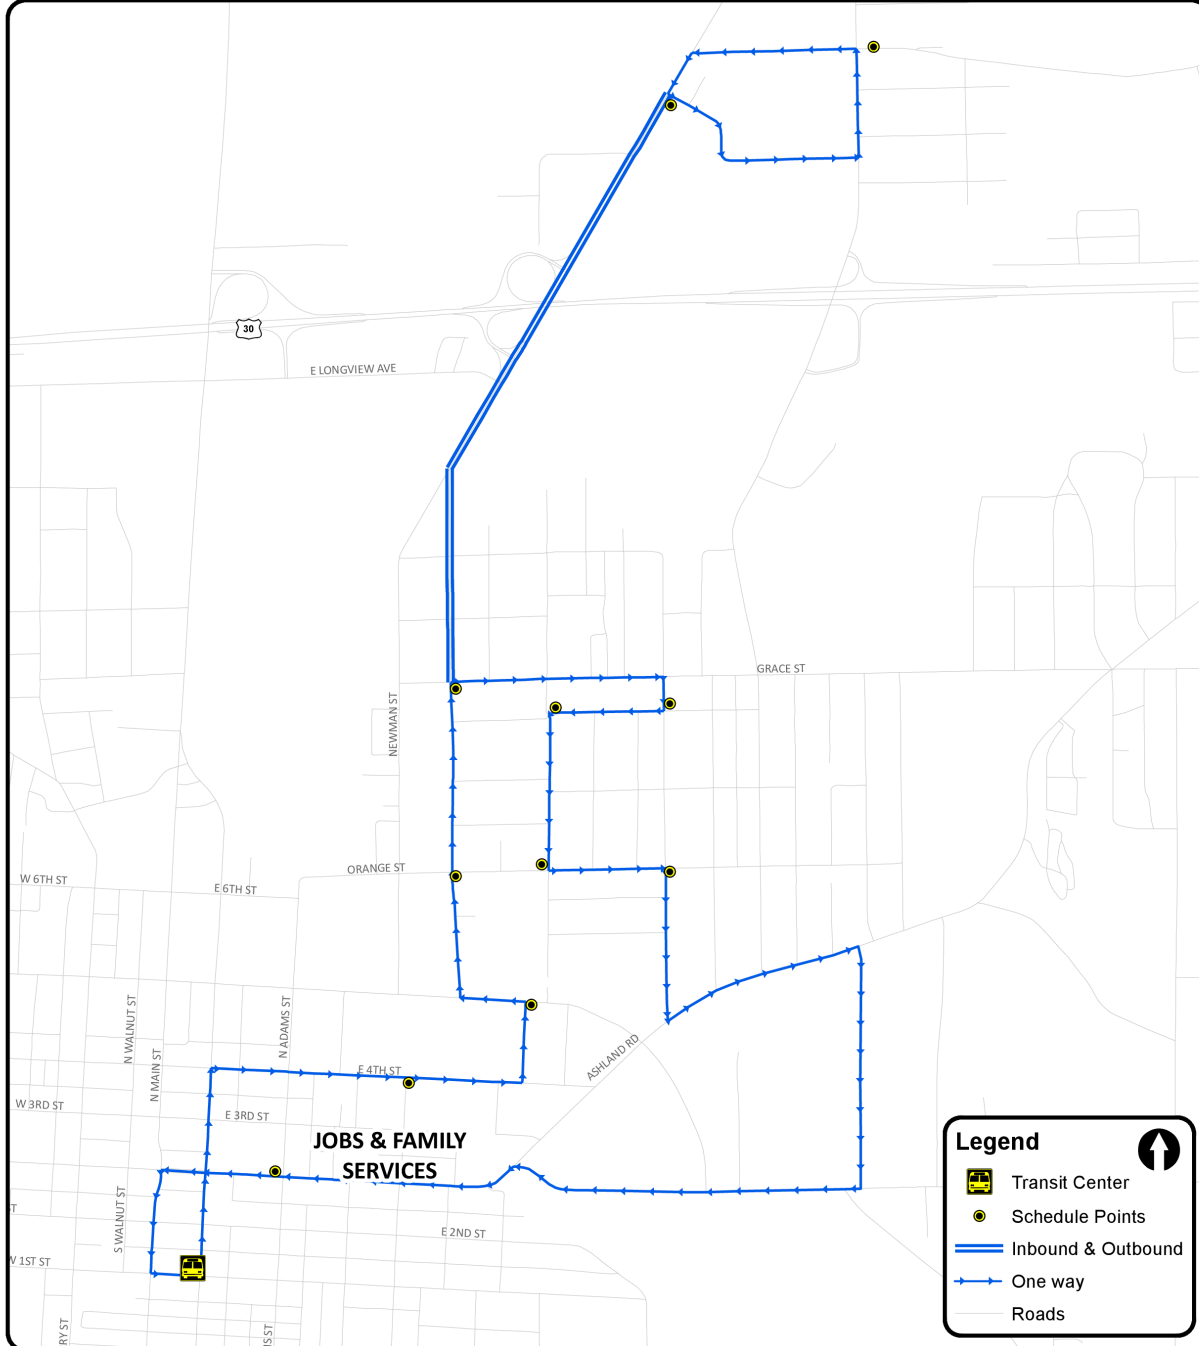

# Route 7 - Wayne Street

**Bus leaves 30 minutes after the hour**

**First bus - 7:30 am**

**Last bus - 5:30 pm**

Leave Transit Center	30 after
E. 4th St. & N. Foster St.	33 after
Purdy St. & E. 5th St.	35 after
Wayne St. & Orange St.	36 after
Olivesburg Rd. & Annadale Ave.	39 after
5th Ave. & Flemming Falls Rd.	40 after
Wayne St. & Grace St.	43 after
Central Ave. & Auburn St.	44 after
Auburn St. & 1st Ave.	45 after
1st Ave. & Orange St.	46 after
Ashland Rd. & Central Ave.	47 after
Madison & 430/Park Ave. E.	49 after
Job & Family Services	51 after
Park Ave. E. & N. Adams St.	52 after
Arrive Transit Center	55 after