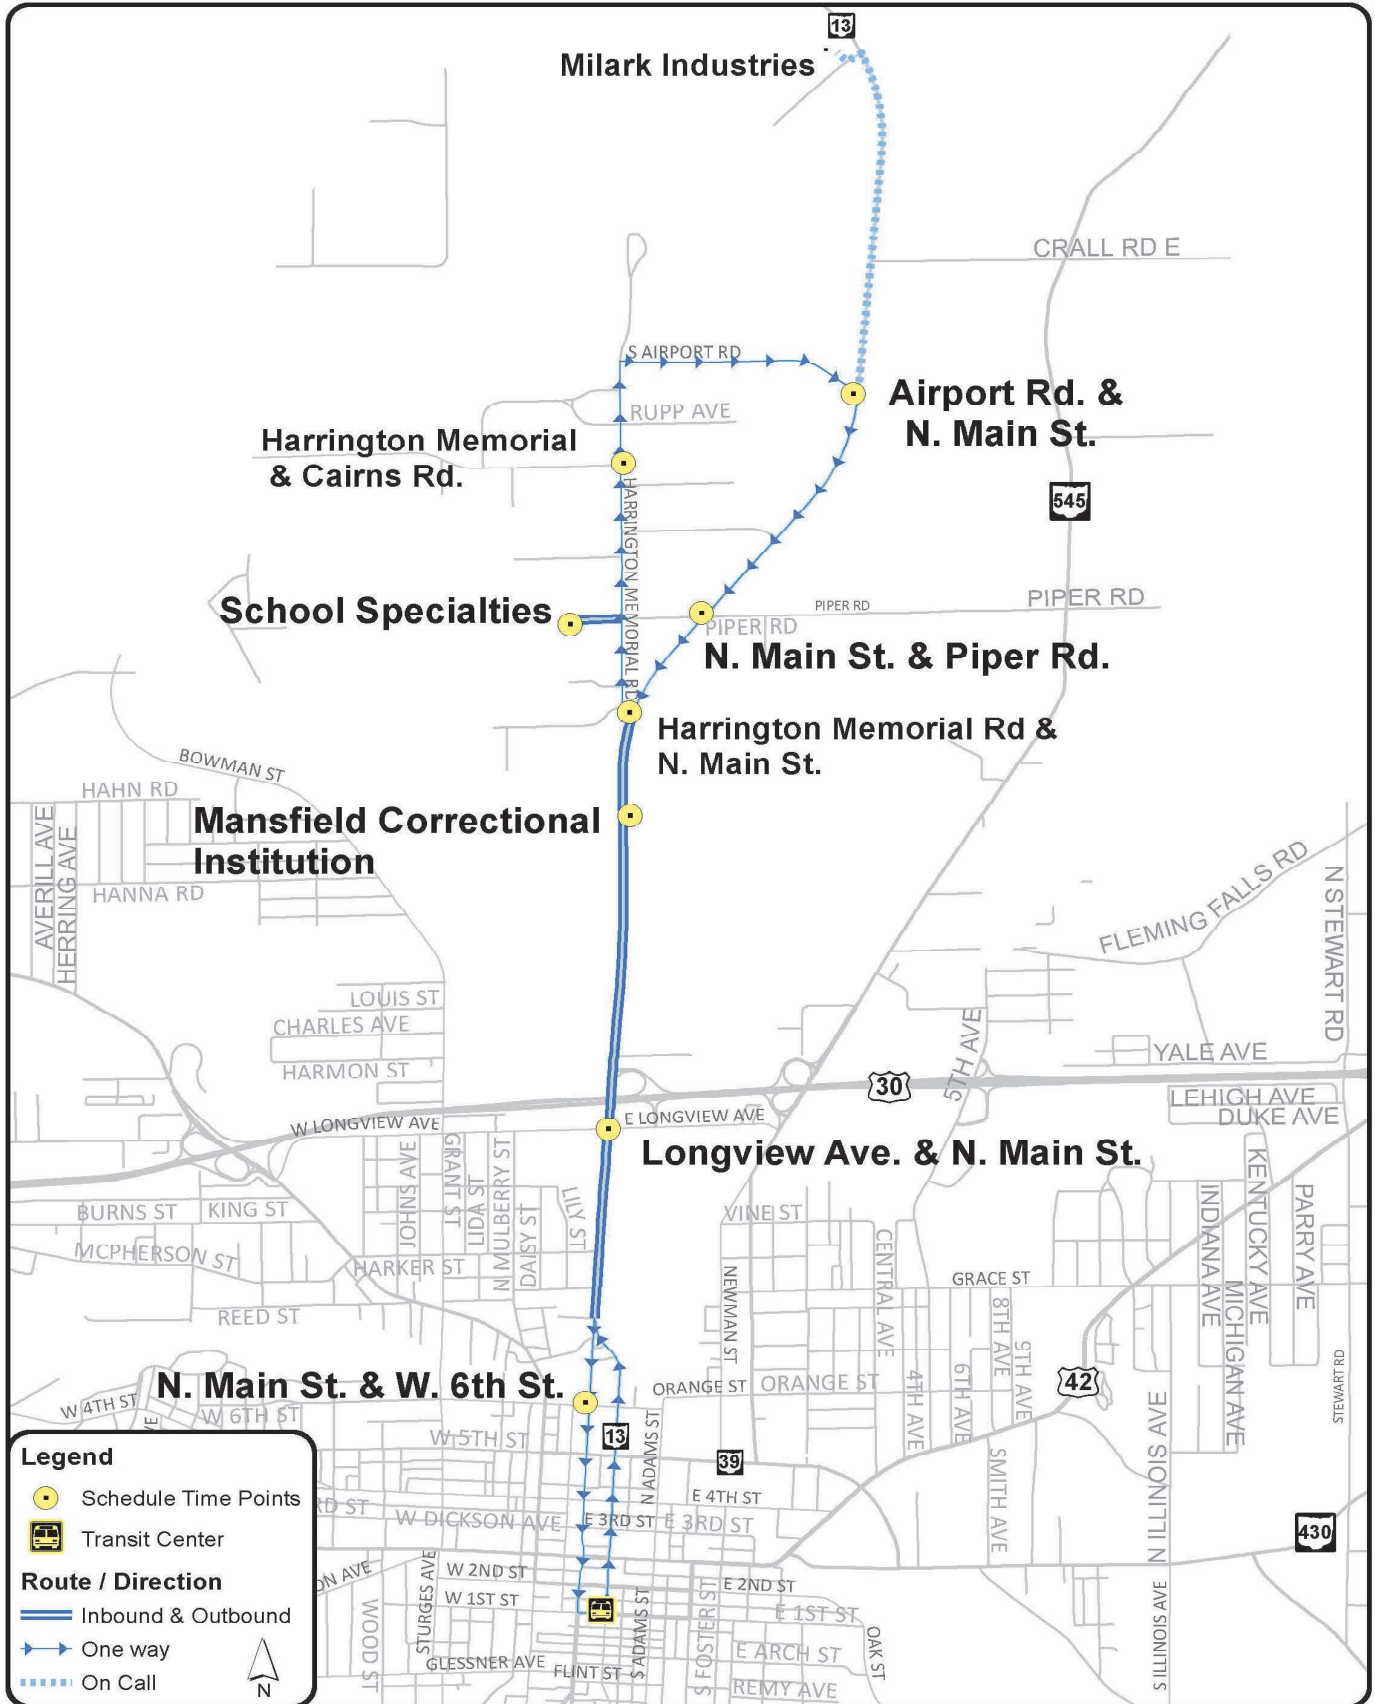

Route 15 - Airport Industrial Park

Route 15 - Airport Industrial Park

Bus leaves at 6:00 am, 6:30 am, 3:00 pm & 3:30 pm

Leave Transit Center	00 & 30 after
Longview Ave. & N. Main St.	06 & 36 after
Mansfield Correctional Institution	07 & 37 after
Harrington Memorial Rd. & Paragon Pkwy	09 & 39 after
Harrington Memorial Rd. & Cairns Rd.	11 & 41 after
Airport Rd. & N. Main St.	13 & 43 after
N. Main St. & Piper Rd.	14 & 44 after
Harrington Memorial Rd. & N. Main St.	15 & 45 after
N. Main St. & Longview Ave.	18 & 48 after
N. Main St. & W. 6th St.	22 & 52 after
Arrive Transit Center	25 & 55 after