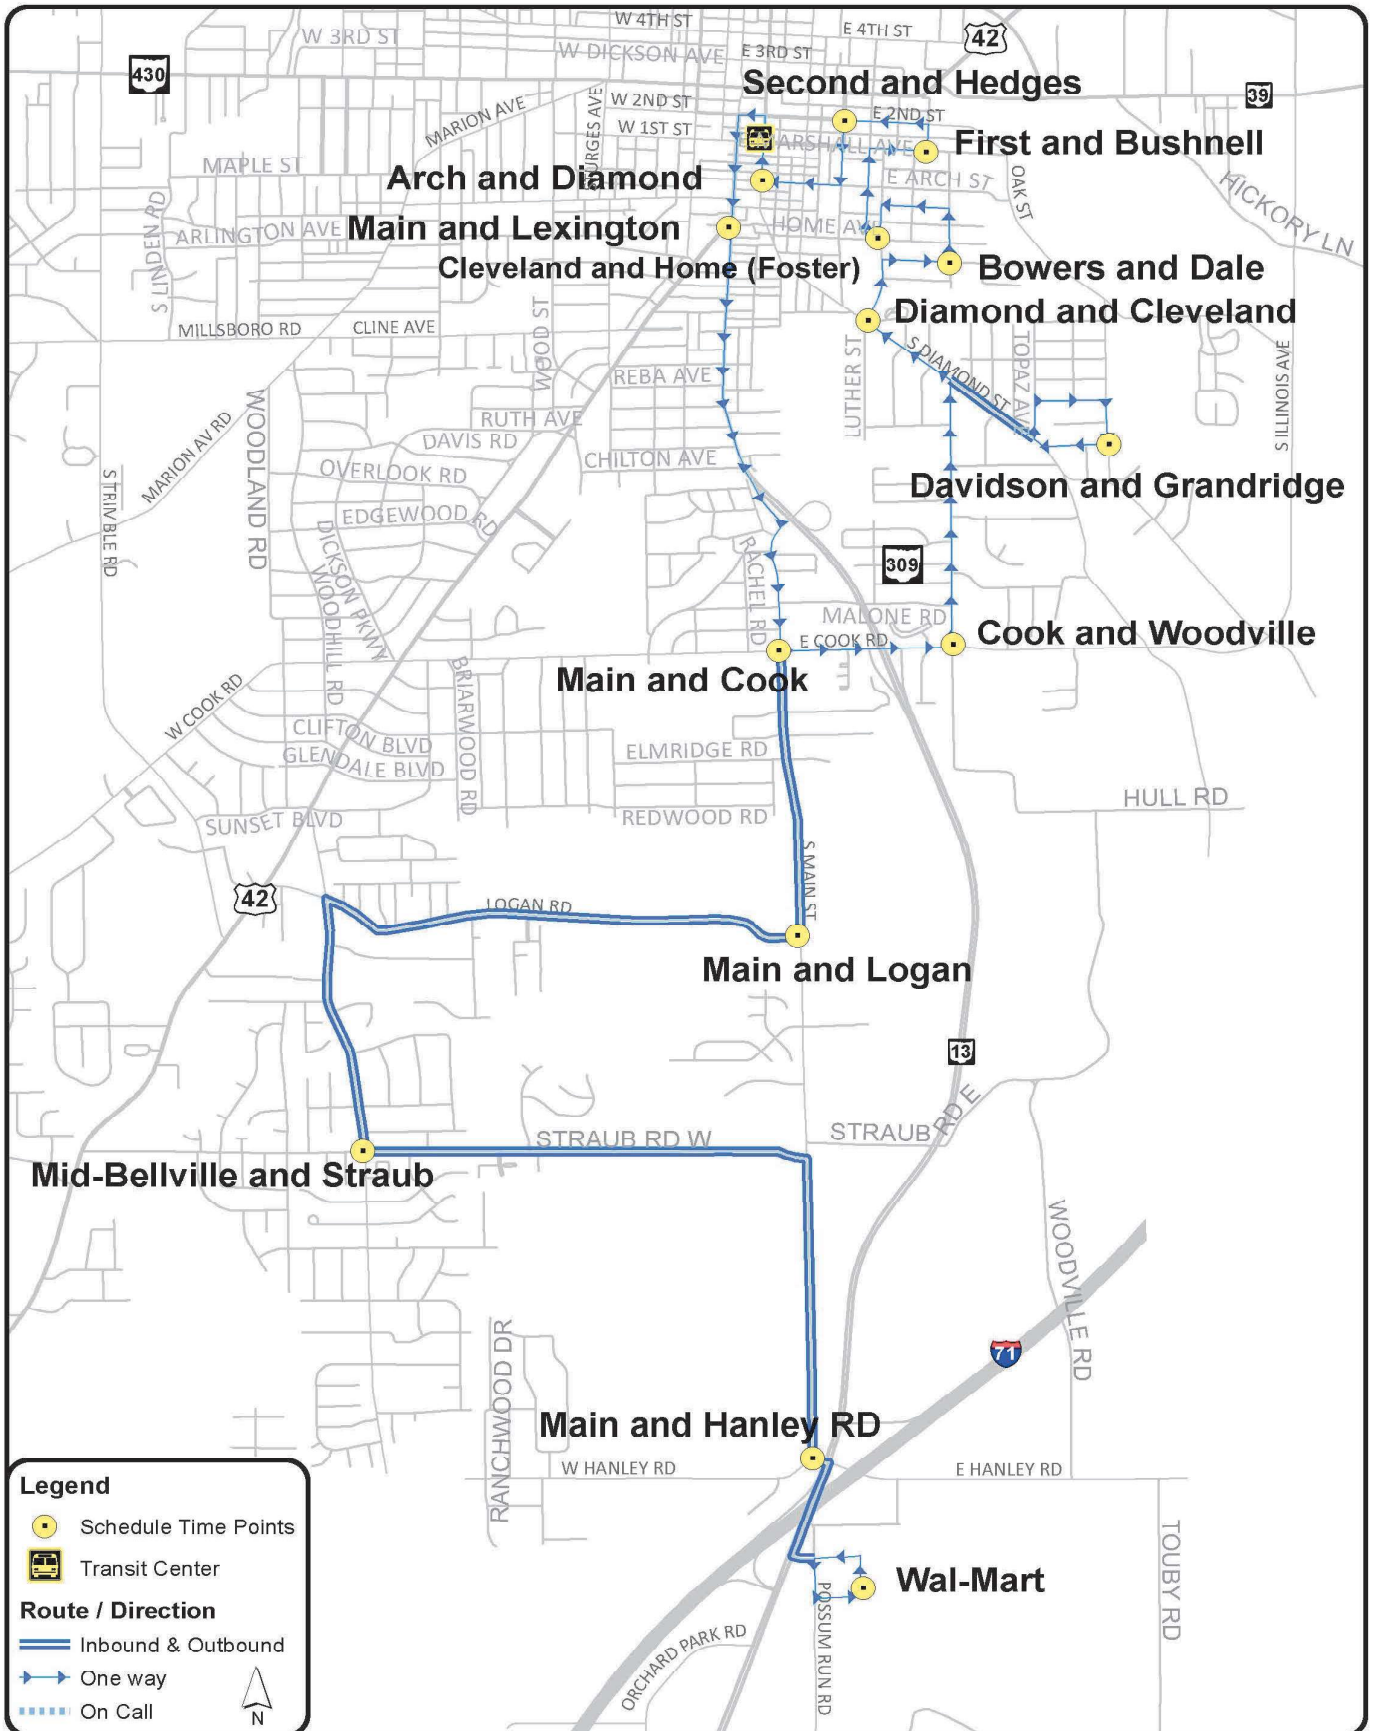

Route 3 - S. Main St./Southside

Route 3 - South Main St. / Southside

Bus leaves on the hour the hour

First Bus - 7:30 am

Last Bus - 5:30 pm

MAIN AND LEXINGTON	32 AFTER
MAIN AND COOK	34 AFTER
MAIN AND LOGAN	36 AFTER
MID-BELLVILLE AND STRAUB	41 AFTER
MAIN AND HANLEY RD.	48 AFTER
WAL-MART	50 AFTER
HANLEY AND MAIN	22 AFTER
STRAUB AND MID-BELLVILLE	25 AFTER
LOGAN AND MAIN	04 AFTER
MAIN AND COOK	06 AFTER
COOK AND WOODVILLE	07 After
DAVIDSON AND GRANDRIDGE	09 AFTER
DIAMOND AND CLEVELAND	11 AFTER
BOWERS AND DALE	13 AFTER
CLEVELAND AND FOSTER	15 AFTER
FIRST AND BUSH-NELL	19 AFTER
SECOND AND HEDGES	21 AFTER
ARCH AND DIAMOND	24 AFTER
ARRIVING AT TRANSIT CENTER	25 AFTER