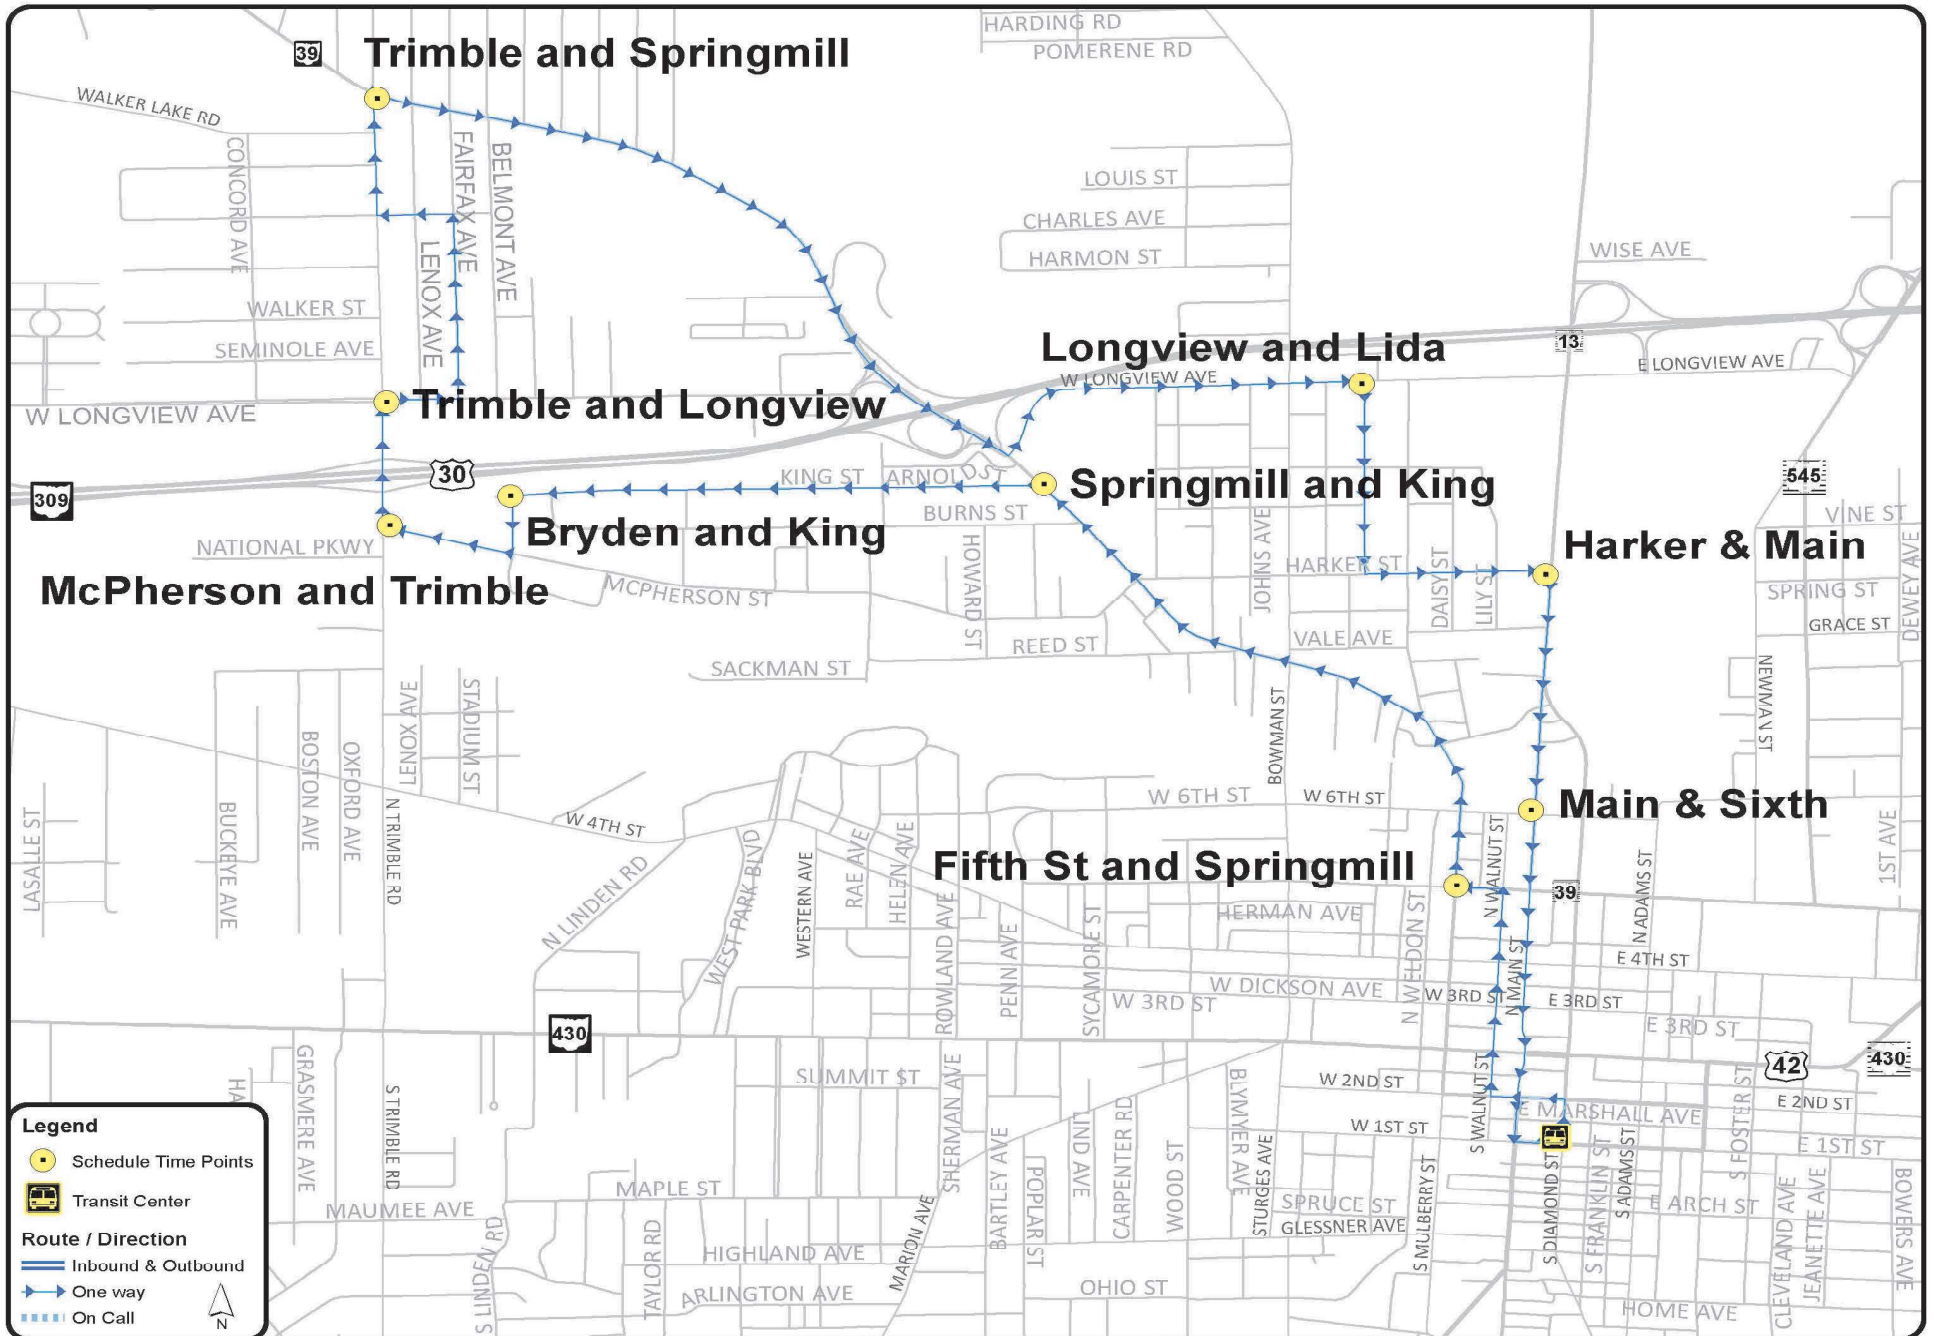

Route 5 - Springmill / Bowman

Route 5 - Springmill / Bowman

Bus leaves at 30 minutes after the hour

First Bus - 7:30 am

Last Bus - 5:30 pm

LEAVING THE TRANSIT CENTER	30 AFTER
FIFTH ST. AND SPRINGMILL	33 AFTER
SPRINGMILL AND KING	36 AFTER
BRYDEN AND KING	39 AFTER
McPHERSON AND TREMBLE	40 AFTER
TRIMBLE AND LONGVIEW	42 AFTER
TRIMBLE AND SPRINGMILL	44 AFTER
LONGVIEW AND LIDA	48 AFTER
HARKER AND MAIN	50 AFTER
MAIN AND SIXTH ST.	53 AFTER
ARRIVING AT TRANSIT CENTER	55 AFTER