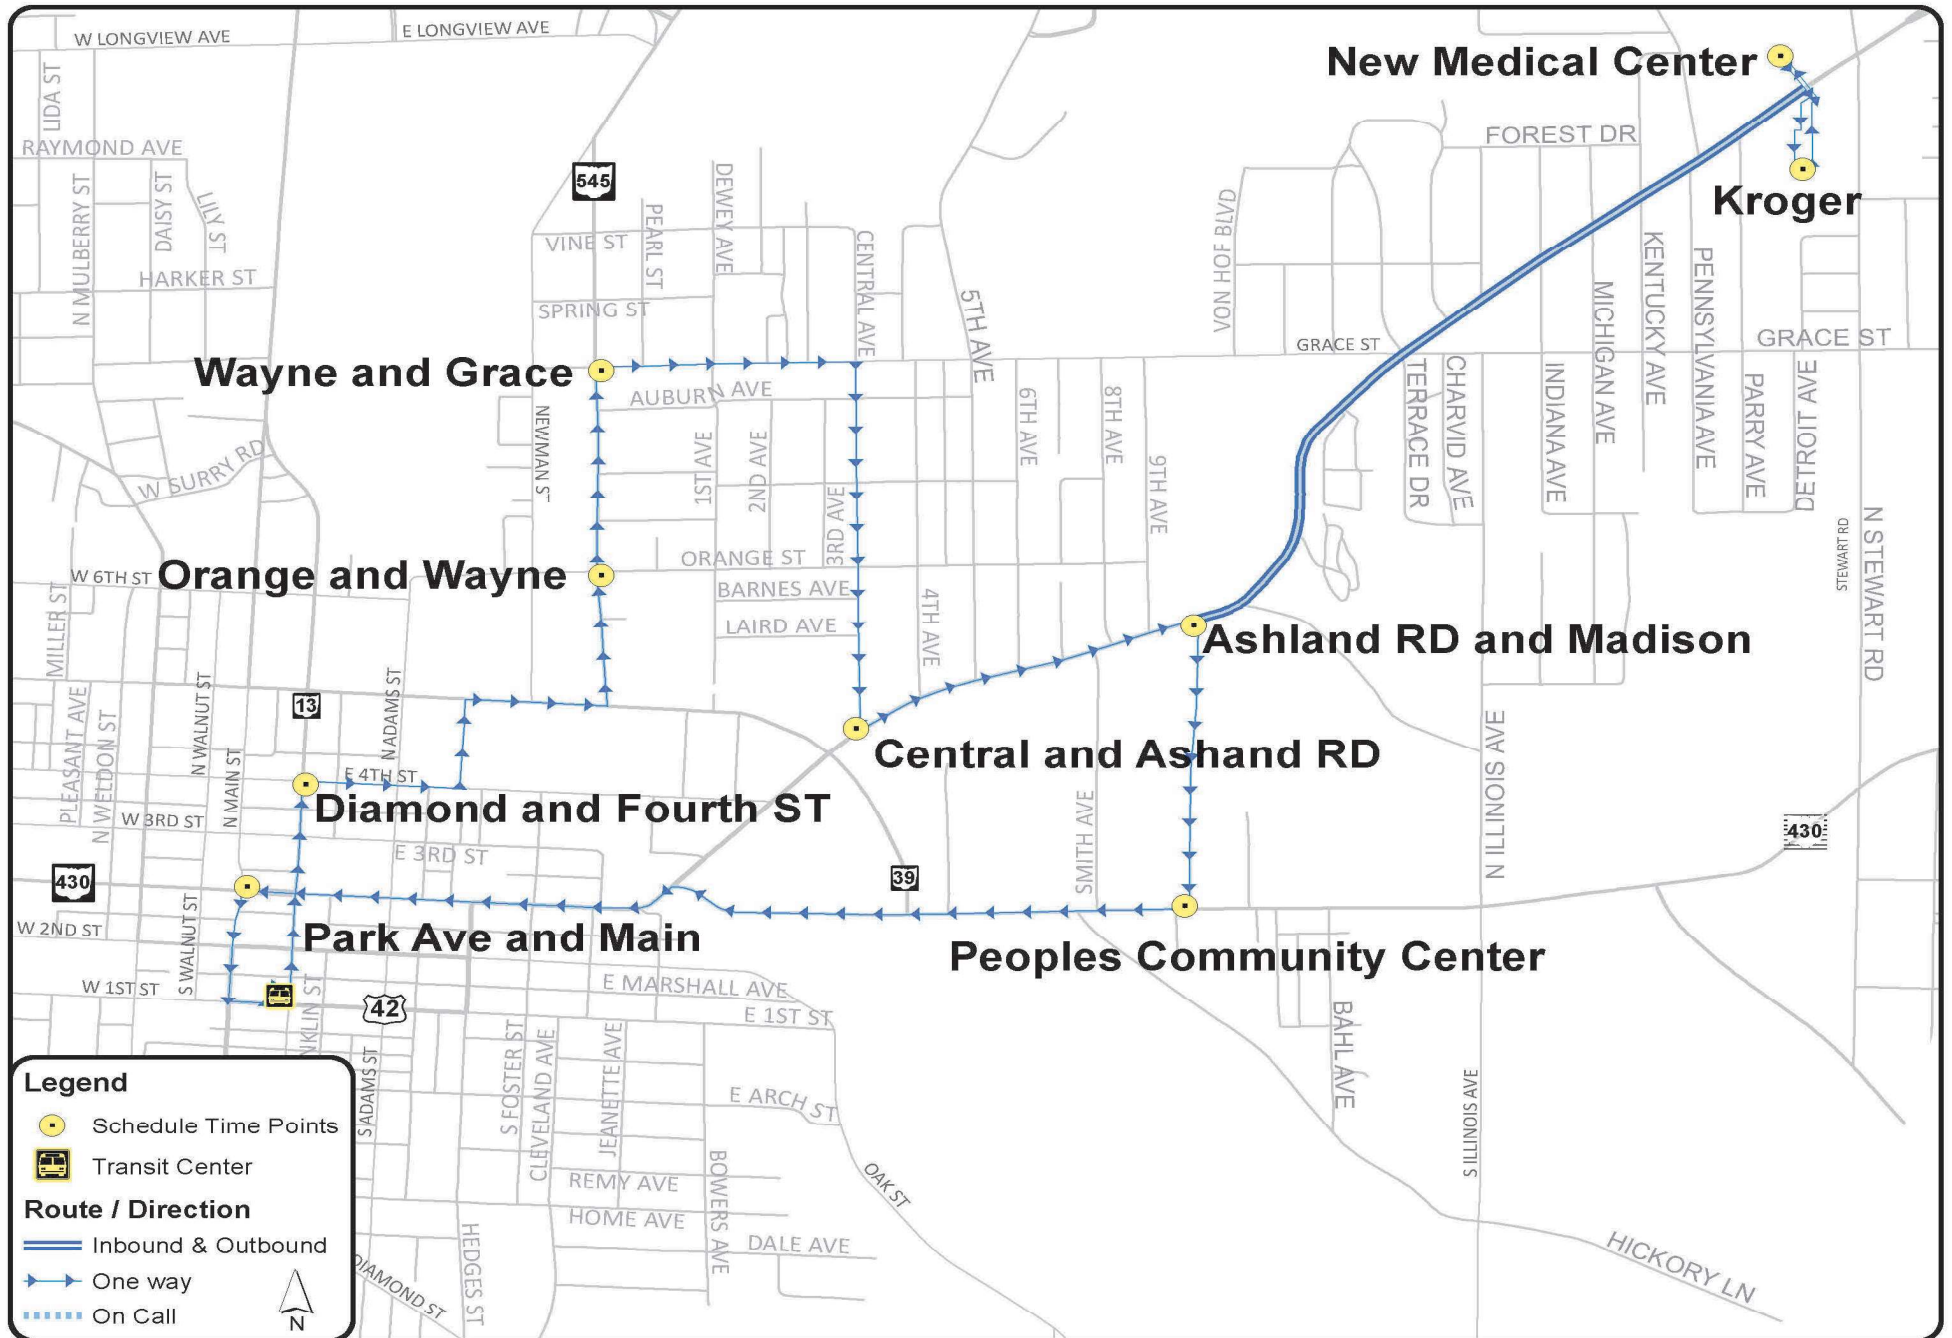

Route 7 - Wayne and Ashland

Route 7 - Wayne and Ashland

Bus leaves at 30 minutes after the hour

First Bus - 7:30 am

Last Bus - 5:30 pm

LEAVING THE TRANSIT CENTER	30 AFTER
DIAMOND AND FOURTH ST.	32 AFTER
ORANGE AND WAYNE	35 AFTER
WAYNE AND GRACE	36 AFTER
CENTERAL AND ASHLAND RD.	38 AFTER
KROGER	42 AFTER
NEW MEDICAL CENTER	44 AFTER
ASHLAND RD. AND MADISON	47 AFTER
PEOPLES COMMUNITY CENTER	50 AFTER
PARK AVENUE AND MAIN	53 AFTER
ARRIVING AT TRANSIT CENTER	55 After